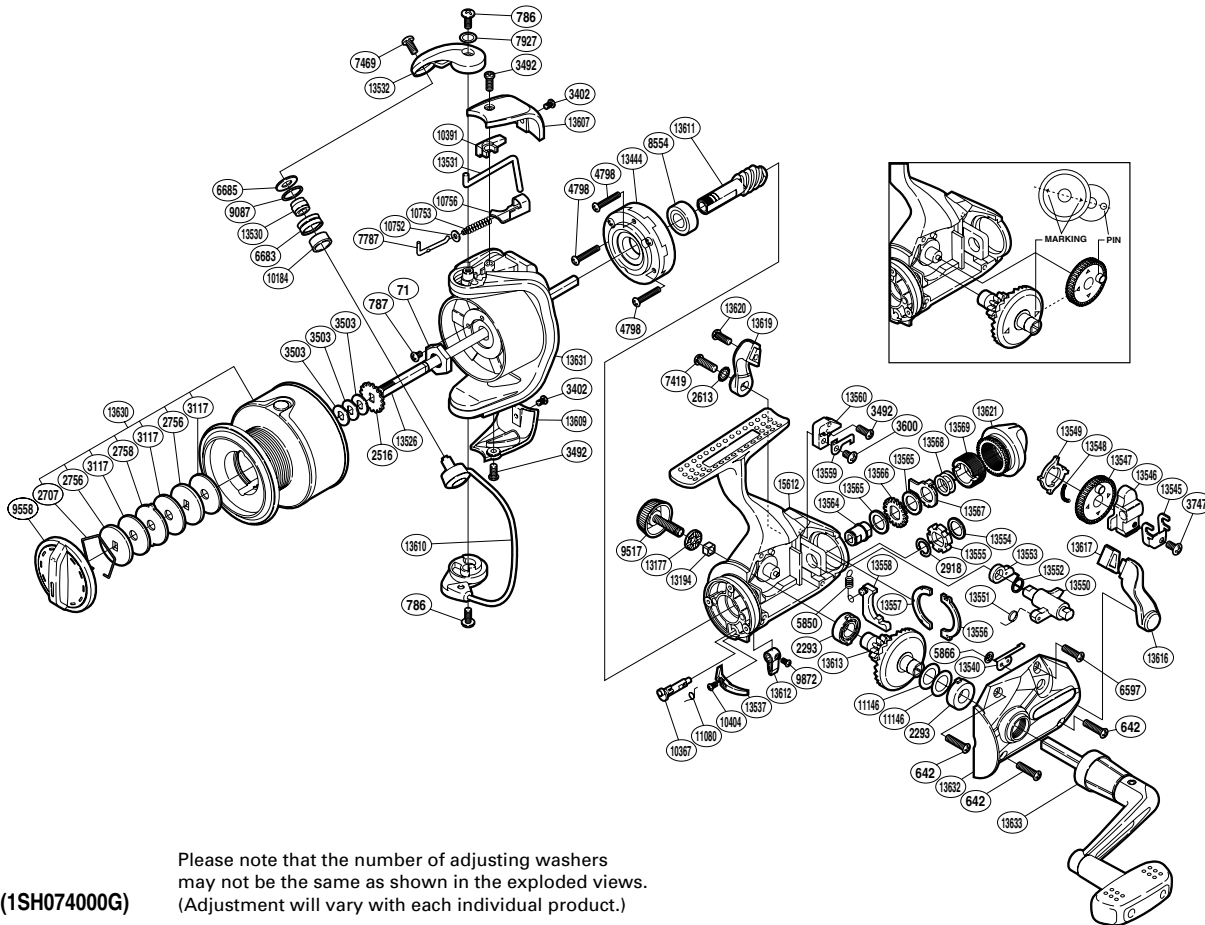

SHIMANO

BAITRUNNER ST

BTRST-4000FA

Please note that the number of adjusting washers may not be the same as shown in the exploded views. (Adjustment will vary with each individual product.)

(1SH074000G)

Part No.	Description	Part No.	Description	Part No.	Description
RD 0071	Rotor Nut	RD 9558	Drag Knob	RD13555	BaitRunner Ratchet
RD 0642	Screw	RD 9872	Screw	RD13556	Dial Retainer
RD 0786	Screw	RD10184	Line Roller Bushing	RD13557	Dial Retainer B
RD 0787	Screw	RD10367	Anti-Reverse Cam	RD13558	BaitRunner Pawl
RD 2293	Drive Gear Bushing	RD10391	Bail Trip Cover	RD13559	Dial Click
RD 2516	Spool Support	RD10404	Screw	RD13560	Dial Click Holder
RD 2613	Lock Washer	RD10752	Spring Guide A Support	RD13564	Free Spool Tension Shaft
RD 2707	Drag Washers Retainer	RD10753	Bail Spring	RD13565	Free Spool Tension Washer
RD 2756	Key Washer	RD10756	Bail Spring Seat	RD13566	Click Gear
RD 2758	Eared Washer	RD11080	Anti-Reverse Cam Spring	RD13567	Eared Washer
RD 2918	C Lock	RD11146	Washer	RD13568	Free Spool Tension Spring
RD 3117	Drag Washer	RD13177	Handle Screw Cap Spacer	RD13569	Free Spool Tension Screw
RD 3402	Screw	RD13194	Handle Screw Lock	RD13607	Bail Spring Cover
RD 3492	Screw	RD13444	Roller Clutch Assembly	RD13609	Bail Hold Support Guard
RD 3503	Spool Washer	RD13526	Main Shaft	RD13610	Bail Assembly
RD 3600	Screw	RD13530	Line Roller Collar	RD13611	Pinion Gear
RD 3747	Screw	RD13531	Bail Trip Lever	RD13612	Anti-Reverse Lever
RD 4798	Screw	RD13532	Bail Arm	RD13613	Drive Gear
RD 5850	BaitRunner Pawl Spring	RD13537	Bail Trip Strike	RD13616	BaitRunner Lever Arm L
RD 5866	Push Nut	RD13540	BaitRunner Click	RD13617	BaitRunner Lever Bridge
RD 6597	Screw	RD13545	Oscillating Slider Retainer	RD13619	BaitRunner Lever Arm R
RD 6683	Line Roller	RD13546	Oscillating Slider	RD13620	Screw
RD 6685	Line Roller Washer	RD13547	Oscillating Gear	RD13621	BaitRunner Tension Dial
RD 7419	Screw	RD13548	Oscillating Gear Ratchet Spring	RD13630	Spool Assembly
RD 7469	Screw	RD13549	Oscillating Gear Ratchet	RD13631	Rotor
RD 7787	Bail Spring Guide A	RD13550	Clutch Arm	RD13632	Side Cover
RD 7927	Washer	RD13551	Clutch Cam Spring	RD13633	Handle Assembly
RD 8554	Ball Bearing	RD13552	Clutch Spring	RD15612	Body
RD 9087	Line Roller Spacer	RD13553	Clutch Cam		
RD 9517	Handle Screw Cap	RD13554	Spacer		